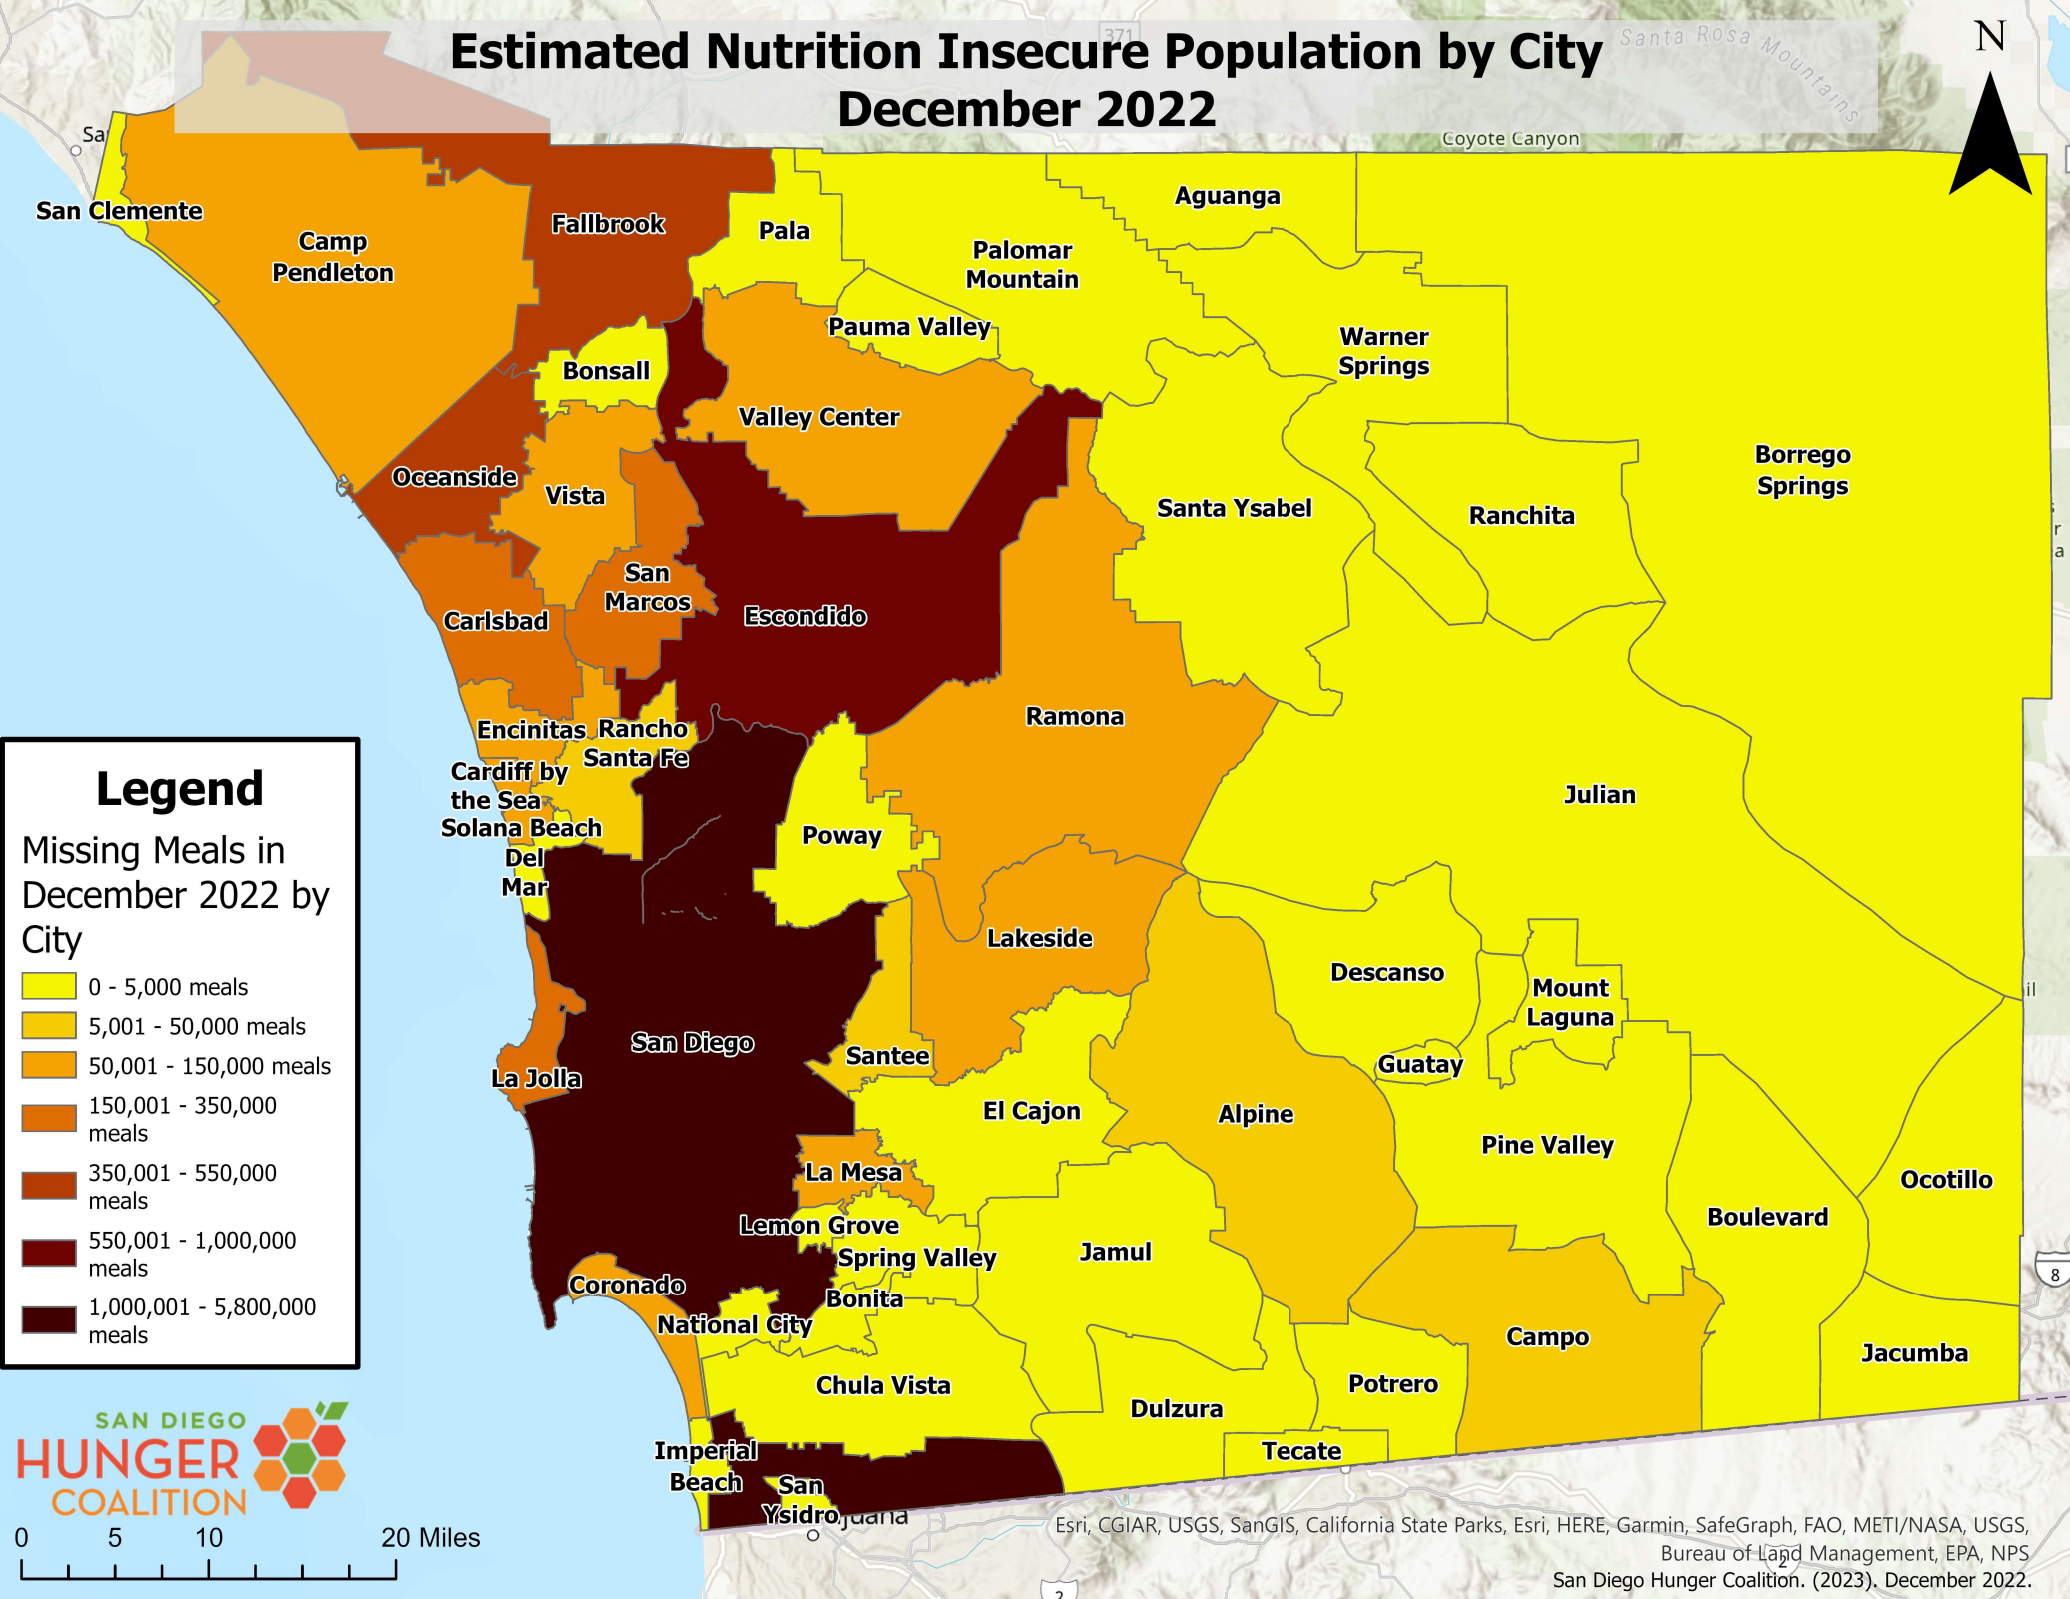

Estimated Nutrition Insecure Population by City December 2022

Legend
Missing Meals in December 2022 by City

- 0 - 5,000 meals
- 5,001 - 50,000 meals
- 50,001 - 150,000 meals
- 150,001 - 350,000 meals
- 350,001 - 550,000 meals
- 550,001 - 1,000,000 meals
- 1,000,001 - 5,800,000 meals

SAN DIEGO HUNGER COALITION

0 5 10 20 Miles

Esri, CGIAR, USGS, SanGIS, California State Parks, Esri, HERE, Garmin, SafeGraph, FAO, METI/NASA, USGS, Bureau of Land Management, EPA, NPS
San Diego Hunger Coalition. (2023), December 2022.